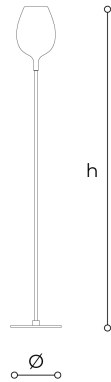

### Rosè

DANILO DE ROSSI

Generale

Collection of suspension, table, floor and wall lamps with rose gold, gold, titanium and transparent shiny coating glass diffusers and metal structure with iron grey, gold or chrome finish.

#### WORLDWIDE

Dimensions	Light Source	Kg	Dimming	Dimming on request
Ø 26 - h 165	1x6w - E14 led	8	TRIAC	

#### NORTH AMERICA

Dimensions	Light Source	Lb	Dimming	Dimming on request
Ø 10 - h 65	1x6w - E12 led	18	TRIAC	

CODE	Structure METAL	Body GLASS
03050010 001	C Chrome	<input type="radio"/> TRANSPARENT
03050010 002	O Shiny gold	<input type="radio"/> TRANSPARENT
03050010 003	CDF Iron grey	<input checked="" type="radio"/> METALLIC ROSE GOLD
03050010 004	CDF Iron grey	<input checked="" type="radio"/> METALLIC GOLD
03050010 005	CDF Iron grey	<input checked="" type="radio"/> METALLIC TITANIUM

#### Note

Technical drawing, dimensions and light sources refer to the main photo variant.

Dimming on request could lead to an increase in the size of the canopy.

For available color variants, consult the technical data sheet.