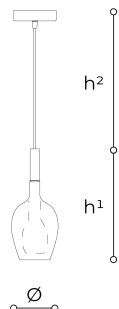

3050/S1

Rosè

DANILO DE ROSSI

Generale

Collection of suspension, table, floor and wall lamps with rose gold, gold, titanium and transparent shiny coating glass diffusers and metal structure with iron grey, gold or chrome finish.

WORLDWIDE

Dimensions	Light Source	Kg	Dimming	Dimming on request
Ø 13 - h ¹ 30 - h ² 10-100	1x6w - E14 led	1	TRIAC	CASAMBI

NORTH AMERICA

Dimensions	Light Source	Lb	Dimming	Dimming on request
Ø 5 - h ¹ 12 - h ² 4-39	1x6w - E12 led	2	TRIAC	

CODE	Structure METAL	Body GLASS
03050S10 001	C Chrome	<input type="radio"/> TRANSPARENT
03050S10 002	O Shiny gold	<input type="radio"/> TRANSPARENT
03050S10 005	CDF Iron grey	<input type="radio"/> METALLIC TITANIUM
03050S10 004	CDF Iron grey	<input type="radio"/> METALLIC GOLD
03050S10 003	CDF Iron grey	<input type="radio"/> METALLIC ROSE GOLD

Note

Technical drawing, dimensions and light sources refer to the main photo variant.

Dimming on request could lead to an increase in the size of the canopy.

For available color variants, consult the technical data sheet.