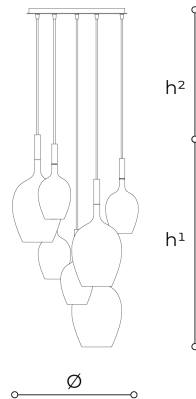

3050/SG7

Rosè

DANILO DE ROSSI

Generale

Collection of suspension, table, floor and wall lamps with rose gold, gold, titanium and transparent shiny coating glass diffusers and metal structure with iron grey, gold or chrome finish.