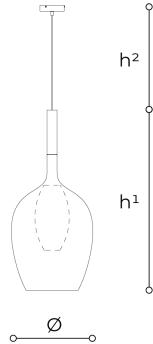

3050/G Rosè Maxi

DANILO DE ROSSI

Generale

Suspension lamp with titanium, green water and coppered shiny coating glass diffusers and metal structure with iron grey, gold or chrome finish.

WORLDWIDE

Dimensions	Light Source	Kg	Dimming	Dimming on request
Ø 40 - h ¹ 90 - h ² 10-150	1x14w - E27 led	5	TRIAC	CASAMBI

NORTH AMERICA

Dimensions	Light Source	Lb	Dimming	Dimming on request
Ø 16 - h ¹ 35 - h ² 4-59	1x14w - E26 led	11	TRIAC	

CODE	Structure METAL	Body GLASS
03050BIG 001	C Chrome	TRANSPARENT
03050BIG 002	O Shiny gold	TRANSPARENT
03050BIG 005	CDF Iron grey	METALLIC TITANIUM
03050BIG 006	CDF Iron grey	
03050BIG 007	CDF Iron grey	

Note

Technical drawing, dimensions and light sources refer to the main photo variant.

Dimming on request could lead to an increase in the size of the canopy.

For available color variants, consult the technical data sheet.