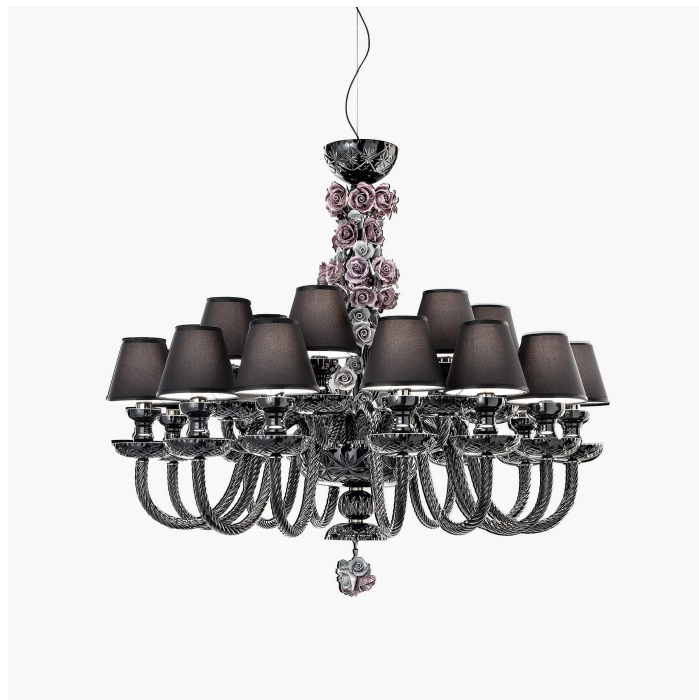

245/12+6 Rosemarie

ROBERTA VITADELLO

STEFANO TRAVERSO

Celebrities

Chandelier in black or white carved crystal with decorative hand-painted ceramic flowers. Metal structure with iron grey or chrome finish, black or ivory fabric diffusers.

WORLDWIDE

Dimensions	Light Source	Kg	Dimming	Dimming on request
Ø 102 - h ¹ 87 - h ² 10-100	18x6w - E14 led	20	TRIAC	CASAMBI

NORTH AMERICA

Dimensions	Light Source	Lb	Dimming	Dimming on request
Ø 40 - h ¹ 34 - h ² 4-39	18x6w - E12 led	44	TRIAC	

CODE	Structure METAL	Body GLASS CRYSTAL	Lampshade FABRIC	Detail CERAMICS
00245180 001	C Chrome	WHITE	IVORY CHINETTE 21	GREY BISCUIT WHITE
00245180 002	CDF Iron grey	BLACK	BLACK CHINETTE 20	GREY GREY

Note