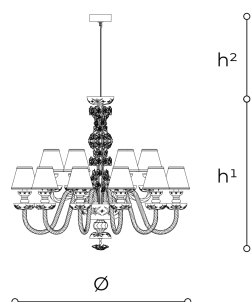

245/12+6 Rosemarie

ROBERTA VITADELLO

STEFANO TRAVERSO

Celebrities

Chandelier in black or white carved crystal with decorative hand-painted ceramic flowers. Metal structure with iron grey or chrome finish, black or ivory fabric diffusers.

WORLDWIDE

Dimensions	Light Source	Kg	Dimming	Dimming on request
Ø 102 - h ¹ 87 - h ² 10-100	18x6w - E14 led	20	TRIAC	CASAMBI

NORTH AMERICA

Dimensions	Light Source	Lb	Dimming	Dimming on request
Ø 40 - h ¹ 34 - h ² 4-39	18x6w - E12 led	44	TRIAC	

CODE	Structure METAL	Body GLASS CRYSTAL	Lampshade FABRIC	Detail CERAMICS
00245180 001	C Chrome	WHITE	IVORY CHINETTE 21	GREY BISCUIT WHITE
00245180 002	CDF Iron grey	BLACK	BLACK CHINETTE 20	GREY GREY

Note