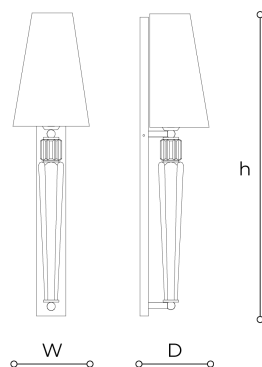

8057/AP

Spillo

ITALAMP STUDIO

Generale

Table and wall lamps in carved crystal and metal with chrome finish, blue fabric shade.

WORLDWIDE

Dimensions	Light Source	Kg	Dimming	Dimming on request
W 19 - h 71 - D 16	1x10w - E27 led	3	TRIAC	 CASAMBI

NORTH AMERICA

Dimensions	Light Source	Lb	Dimming	Dimming on request
W 7 - h 28 - D 6	1x10w - E26 led	7	TRIAC	

CODE	Structure METAL	Lampshade FABRIC	Detail GLASS
08057AP0 001	 C Chrome	 CHINETTE BLUE 14	 TRANSPARENT

Note

Technical drawing, dimensions and light sources refer to the main photo variant.

Dimming on request could lead to an increase in the size of the canopy.

For available color variants, consult the technical data sheet.