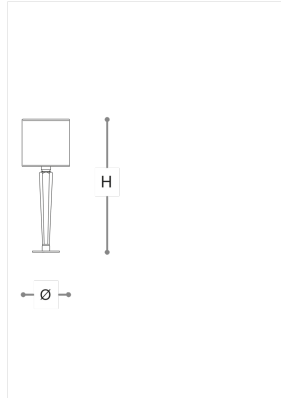

8057/LG

Spillo

ITALAMP STUDIO

Generale

Table and wall lamps in carved crystal and metal with chrome finish, blue fabric shade.