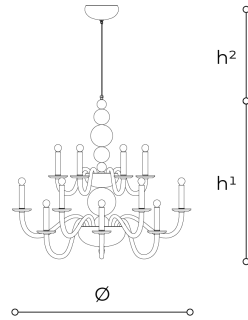

456/12+6 Steno

ROBERTA VITADELLO

Celebrities

Chandelier in black glass decorated with aventurina pigment. Metal finish in black bronze.

WORLDWIDE

| Dimensions | Light Source | Kg | Dimming | Dimming on request |
|--|-----------------|----|---------|---|
| Ø 113 - h ¹ 103 - h ² 10-100 | 18x6w - E14 led | 40 | TRIAC |  CASAMBI |

NORTH AMERICA

| Dimensions | Light Source | Lb | Dimming | Dimming on request |
|--|-----------------|----|---------|---|
| Ø 44 - h ¹ 41 - h ² 4-39 | 18x6w - E12 led | 88 | TRIAC |  |

| CODE | Structure METAL | Body GLASS |
|--------------|---|--|
| 00456180 001 |  BB Black bronze |  AVENTURINE BLACK |

Note

Technical drawing, dimensions and light sources refer to the main photo variant.

Dimming on request could lead to an increase in the size of the canopy.

For available color variants, consult the technical data sheet.