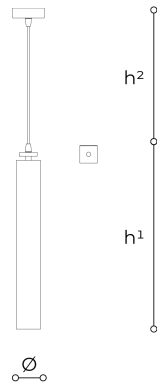

732/SG-A

Stile

ITALAMP STUDIO

Generale

Pendant lamp in metal with iron grey finish and decorative crystal detail.
 Available in different colours.

WORLDWIDE

Dimensions	Light Source	Kg	Dimming	Dimming on request
Ø 6 - h ¹ 46 - h ² 10-100	1x6w - GU10 led	1.5	TRIAC	CASAMBI

NORTH AMERICA

Dimensions	Light Source	Lb	Dimming	Dimming on request
Ø 2 - h ¹ 18 - h ² 4-39	1x6w - GU10 led	3	TRIAC	

CODE	Structure METAL	Detail CRYSTAL
00732SG0 003	CDF Iron grey	TRANSPARENT
00732SG0 006	CDF Iron grey	RED

Note

Technical drawing, dimensions and light sources refer to the main photo variant.
 Dimming on request could lead to an increase in the size of the canopy.
 For available color variants, consult the technical data sheet.