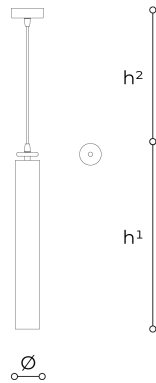

732/SG-B

Stile

ITALAMP STUDIO

Generale

Pendant lamp in metal with iron grey finish and decorative crystal detail.
Available in different colours.

WORLDWIDE

Dimensions	Light Source	Kg	Dimming	Dimming on request
∅ 6 - h¹ 46 - h² 10-100	1x6w - GU10 led	1.5	TRIAC	CASAMBI

NORTH AMERICA

Dimensions	Light Source	Lb	Dimming	Dimming on request
∅ 2 - h¹ 18 - h² 4-39	1x6w - GU10 led	3	TRIAC	

CODE	Structure METAL	Detail CRYSTAL	Detail GLASS
00732SG1 003	CDF Iron grey		TRANSPARENT
00732SG1 006	CDF Iron grey	RED	

Note

Technical drawing, dimensions and light sources refer to the main photo variant.
Dimming on request could lead to an increase in the size of the canopy.
For available color variants, consult the technical data sheet.