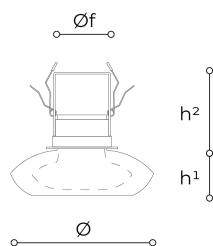

7031/F 3000K

Stilla

VALERIO BOTTIN

PAOLO DE LUCCHI

Generale

Spotlight with external transparent black blown glass and white internal diffuser.

WORLDWIDE

Dimensions	Light Source	Kg	Dimming	Dimming on request
Ø 16 - h ¹ 5 - h ² 10	9w - 1200 lumen - CRI>80 - 3000K 2700K color temperature on request	0.5	Not included	TRIAC

NORTH AMERICA

Dimensions	Light Source	Lb	Dimming	Dimming on request
Ø 6 - h ¹ 2 - h ² 4	9w - 1200 lumen - CRI>80 - 3000K 2700K color temperature on request	1		

CODE	Structure METAL	Body GLASS
070310F0 001	B White	WHITE BLACK

070310F0 010

Note

Technical drawing, dimensions and light sources refer to the main photo variant.

Dimming on request could lead to an increase in the size of the canopy.

For available color variants, consult the technical data sheet.