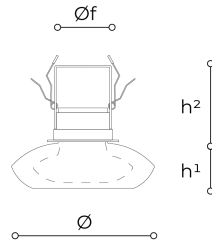

7031/F GU10 Stilla

VALERIO BOTTIN
PAOLO DE LUCCHI
Generale

Spotlight with external transparent black blown glass and white internal diffuser.

WORLDWIDE

Dimensions	Light Source	Kg	Dimming	Dimming on request
Ø 16 - h¹ 5 - h² 10	1x6W GU10 led	0.5	TRIAC	

NORTH AMERICA

Dimensions	Light Source	Lb	Dimming	Dimming on request
Ø 6 - h¹ 2 - h² 4		1		

CODE	Structure METAL	Body GLASS
070310F1 001	 B White	 WHITE  BLACK

Note
 Technical drawing, dimensions and light sources refer to the main photo variant.
 Dimming on request could lead to an increase in the size of the canopy.
 For available color variants, consult the technical data sheet.