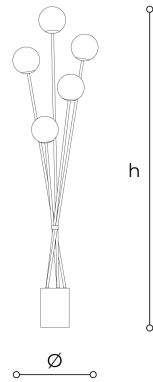

2392/P

Tea

ITALAMP STUDIO

Generale

Collection of suspension and floor lamps in gold nickel and anthracite or matt black and anthracite metal with blown satin glass diffusers.

WORLDWIDE

Dimensions	Light Source	Kg	Dimming	Dimming on request
Ø 47 - h 180	5x3,5w - G9 led	15	TRIAC	

NORTH AMERICA

Dimensions	Light Source	Lb	Dimming	Dimming on request
Ø 19 - h 71	5x3,5w - G9 led	33	TRIAC	

CODE	Structure METAL	Body GLASS
02392011 001	<ul style="list-style-type: none"> AN Charcoal grey ON Gold nickel AN Charcoal grey MB Matt black 	<ul style="list-style-type: none"> SATIN WHITE SATIN WHITE

Note

Technical drawing, dimensions and light sources refer to the main photo variant.

Dimming on request could lead to an increase in the size of the canopy.

For available color variants, consult the technical data sheet.