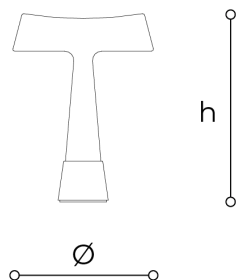

3058/LG

Teco

STEFANO TRAVERSO

Generale

Glass table lamp in white shaded glass and top diffuser with metallic gold or titanium colours. Metal base with light gold, iron grey or white finish.

WORLDWIDE

Dimensions	Light Source	Kg	Dimming	Dimming on request
Ø 36 - h 48	1x6w - GU10 led	4	TRIAC	

NORTH AMERICA

Dimensions	Light Source	Lb	Dimming	Dimming on request
Ø 14 - h 19	1x6w - GU10 led	9	TRIAC	

CODE	Structure METAL	Body GLASS
03058LG0 001	 B White	 SHADED WHITE + GOLD
03058LG0 003	 CDF Iron grey	 SHADED WHITE + TITANIUM
03058LG0 002	 OC Light gold	 SHADED WHITE + GOLD

Note

Technical drawing, dimensions and light sources refer to the main photo variant.

Dimming on request could lead to an increase in the size of the canopy.

For available color variants, consult the technical data sheet.