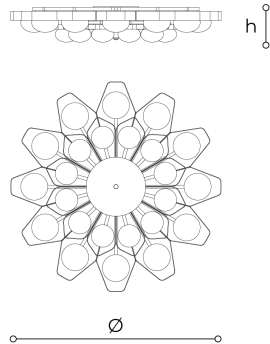

**2392/140**

**Teo**

ITALAMP STUDIO

Generale

Ceiling lamp in gold or gold nickel metal finish and blown satin glass diffusers.

**WORLDWIDE**

Dimensions	Light Source	Kg	Dimming	Dimming on request
Ø 140 - h 27	28x3,5w - G9 led	61	TRIAC	 CASAMBI

**NORTH AMERICA**

Dimensions	Light Source	Lb	Dimming	Dimming on request
Ø 55 - h 11	28x3,5w - G9 led	135	TRIAC	

CODE	Structure METAL	Body GLASS
02392140 002	 Shiny gold	 SATIN WHITE
02392140 001	 Gold nickel	 SATIN WHITE

**Note**

Technical drawing, dimensions and light sources refer to the main photo variant.

Dimming on request could lead to an increase in the size of the canopy.

For available color variants, consult the technical data sheet.