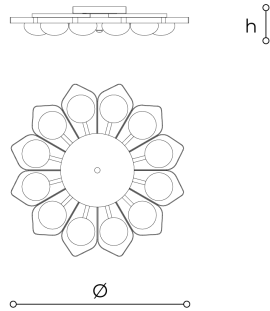

**2392/95**

**Teo**

ITALAMP STUDIO

Generale

Ceiling lamp in gold or gold nickel metal finish and blown satin glass diffusers.

**WORLDWIDE**

Dimensions	Light Source	Kg	Dimming	Dimming on request
Ø 95 - h 17	16x3,5w - G9 led	22	TRIAC	CASAMBI

**NORTH AMERICA**

Dimensions	Light Source	Lb	Dimming	Dimming on request
Ø 37 - h 7	16x3,5w - G9 led	49	TRIAC	

CODE	Structure METAL	Body GLASS
02392951 002	Shiny gold	SATIN WHITE
02392951 001	ON Gold nickel	SATIN WHITE

Note

Technical drawing, dimensions and light sources refer to the main photo variant.

Dimming on request could lead to an increase in the size of the canopy.

For available color variants, consult the technical data sheet.