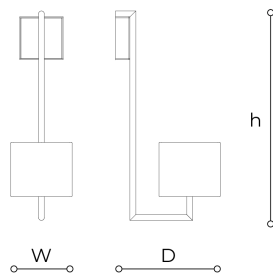

### WORLDWIDE

Dimensions	Light Source	Kg	Dimming	Dimming on request
W 17 - h 58 - D 29	1x6w - E14 led	2	TRIAC	CASAMBI

### NORTH AMERICA

Dimensions	Light Source	Lb	Dimming	Dimming on request
W 7 - h 23 - D 11	1x6w - E12 led	4	TRIAC	

CODE	Structure METAL	Body MARBLE	Lampshade FABRIC
08174APV 001	OC Light gold	VICENZA STONE	GOMERA IVORY

Note  
 Technical drawing, dimensions and light sources refer to the main photo variant.  
 Dimming on request could lead to an increase in the size of the canopy.  
 For available color variants, consult the technical data sheet.