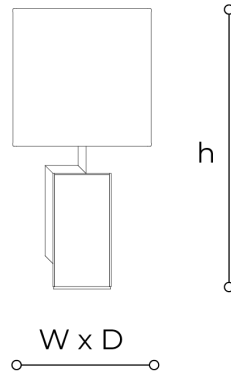

8174/LGV

Tinta

STUDIO MAMO

Generale

Wall, floor and table lamps with ivory fabric diffuser. Metal structure with light gold finish and Vicenza stone.

WORLDWIDE

Dimensions	Light Source	Kg	Dimming	Dimming on request
W 28 - h 57 - D 28	1x10w - E27 led	4	TRIAC	

NORTH AMERICA

Dimensions	Light Source	Lb	Dimming	Dimming on request
W 11 - h 22 - D 11	1x10w - E26 led	9	TRIAC	

CODE	Structure METAL	Body MARBLE	Lampshade FABRIC
08174LGV 001	OC Light gold	VICENZA STONE	GOMERA IVORY

Note

Technical drawing, dimensions and light sources refer to the main photo variant.

Dimming on request could lead to an increase in the size of the canopy.

For available color variants, consult the technical data sheet.