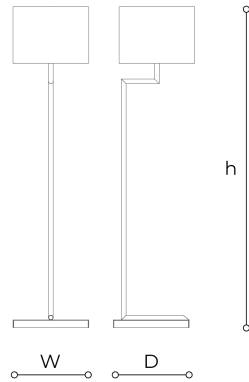

8174/PV

Tinta

STUDIO MAMO

Generale

Wall, floor and table lamps with ivory fabric diffuser. Metal structure with light gold finish and Vicenza stone.

WORLDWIDE

Dimensions	Light Source	Kg	Dimming	Dimming on request
W 40 - h 170 - D 40	1x14w - E27 led	16	TRIAC	

NORTH AMERICA

Dimensions	Light Source	Lb	Dimming	Dimming on request
W 16 - h 67 - D 16	1x14w - E26 led	35	TRIAC	

CODE	Structure METAL	Body MARBLE	Lampshade FABRIC
0817401V 001	OC Light gold	VICENZA STONE	GOMERA IVORY

Note

Technical drawing, dimensions and light sources refer to the main photo variant.

Dimming on request could lead to an increase in the size of the canopy.

For available color variants, consult the technical data sheet.