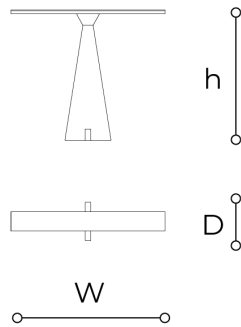

## 8144/L Traccia

STEFANO TRAVERSO

Generale

Table lamp in gold calacatta marble, with base support and diffuser in metal with brushed light gold finish.

### WORLDWIDE

Dimensions	Light Source	Kg	Dimming	Dimming on request
W 40 - h 34 - D 10	9w - 900 lumen - CRI>90 - 3000K 2700K color temperature on request	5	TOUCH	

### NORTH AMERICA

Dimensions	Light Source	Lb	Dimming	Dimming on request
W 16 - h 13 - D 4	9w - 900 lumen - CRI>90 - 3000K 2700K color temperature on request	11	TOUCH	

CODE	Structure METAL	Body MARBLE	Diffuser METHACRYLATE
081440L0 001	 OCSP Brushed light gold	 CALACATTA GOLD	 OPALINE

#### Note

Technical drawing, dimensions and light sources refer to the main photo variant.

Dimming on request could lead to an increase in the size of the canopy.

For available color variants, consult the technical data sheet.