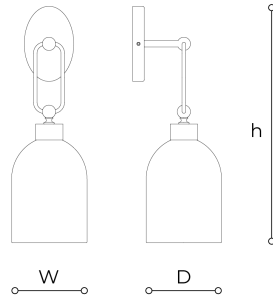

## 4025/APG Valentina

THDP

Generale

Collection of suspension and wall lamps in metal with brushed gold or iron grey finish and red, smoked or agatha glass diffuser.

### WORLDWIDE

Dimensions	Light Source	Kg	Dimming	Dimming on request
W 17 - h 54 - D 20	8w - 900 lumen - CRI>80 - 3000K	2	Not included	 DALI - CASAMBI

### NORTH AMERICA

Dimensions	Light Source	Lb	Dimming	Dimming on request
W 7 - h 21 - D 8	8w - 900 lumen - CRI>80 - 3000K	4		

CODE	Structure METAL	Body GLASS
04025AG0 001	 OSP Brushed gold	 RED
04025AG0 002	 CDF Iron grey	 RED
04025AG0 003	 OSP Brushed gold	 SMOKE
04025AG0 004	 CDF Iron grey	 SMOKE

#### Note

Technical drawing, dimensions and light sources refer to the main photo variant.

Dimming on request could lead to an increase in the size of the canopy.

For available color variants, consult the technical data sheet.