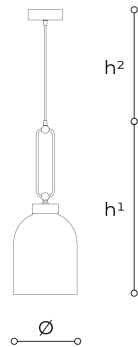

## 4025/S Valentina

THDP

Generale

Collection of suspension and wall lamps in metal with brushed gold or iron grey finish and red, smoked or agatha glass diffuser.

### WORLDWIDE

Dimensions	Light Source	Kg	Dimming	Dimming on request
Ø 24 - h <sup>1</sup> 68 - h <sup>2</sup> 10-100	8w - 900 lumen - CRI>80 - 3000K	4	Not included	 DALI - CASAMBI

### NORTH AMERICA

Dimensions	Light Source	Lb	Dimming	Dimming on request
Ø 9 - h <sup>1</sup> 27 - h <sup>2</sup> 4-39	8w - 900 lumen - CRI>80 - 3000K	9		

CODE	Structure METAL	Body GLASS
040250S0 001	 OSP Brushed gold	 RED
040250S0 002	 OSP Brushed gold	 SMOKE
040250S0 003	 CDF Iron grey	 RED
040250S0 004	 CDF Iron grey	 SMOKE

#### Note

Technical drawing, dimensions and light sources refer to the main photo variant.

Dimming on request could lead to an increase in the size of the canopy.

For available color variants, consult the technical data sheet.