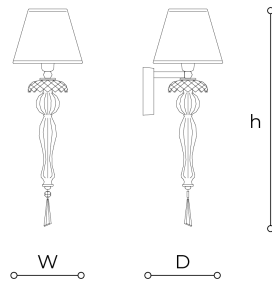

349/AP1

Vogue

ITALAMP STUDIO

Celebrities

Wall lamp in carved crystal and glass, metal with nickel or iron grey finish, black or white fabric diffuser.

WORLDWIDE

Dimensions	Light Source	Kg	Dimming	Dimming on request
W 15 - h 50 - D 18	1x6w - E14 led	1	TRIAC	CASAMBI

NORTH AMERICA

Dimensions	Light Source	Lb	Dimming	Dimming on request
W 6 - h 20 - D 7	1x6w - E12 led	2	TRIAC	

CODE	Structure METAL	Body GLASS CRYSTAL	Lampshade FABRIC	Pendants CRYSTAL
00349AP4 001	NK Shiny nickel	TRANSPARENT	BLACK PONGE'	TRANSPARENT
00349AP4 002	NK Shiny nickel	TRANSPARENT	WHITE PONGE' 01	TRANSPARENT
00349AP4 003	CDF Iron grey	TEAK	BLACK PONGE'	TEAK
00349AP4 004	CDF Iron grey	TEAK	WHITE PONGE' 01	TEAK

Note

Technical drawing, dimensions and light sources refer to the main photo variant.

Dimming on request could lead to an increase in the size of the canopy.

For available color variants, consult the technical data sheet.