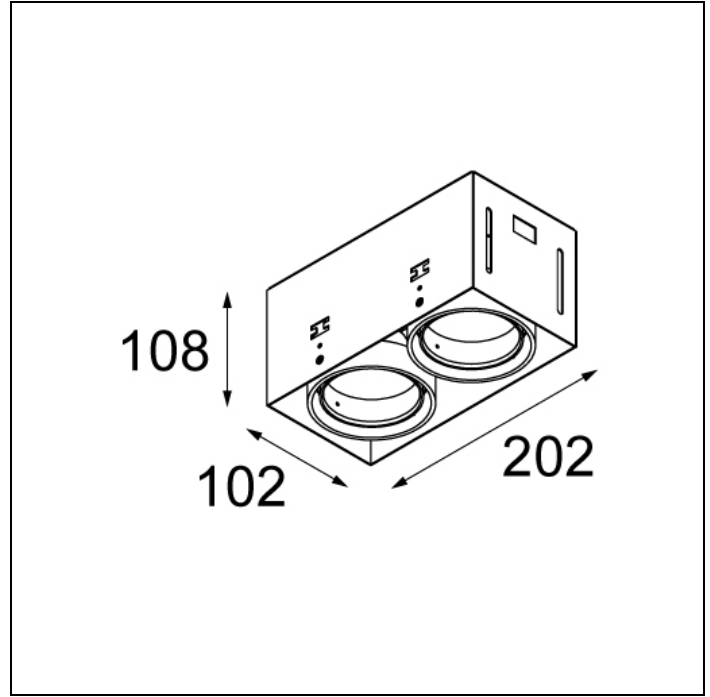

MINI MULTIPLE TRIMLESS FOR SMART RINGS

MINI MULTIPLE TRIMLESS FOR SMART RINGS 2X LED GE

After twenty years still one of the architect's favorites. Mini multiple trimless, with its minimalistic features becomes part of the interior. Its dark or white casing vanishes when switching on the light. The versatile Multiple leaves nothing to the imagination with the technology on full display, allowing this luminaire to fit well into both a minimalist and an industrial-chic environment. The gimballed system allows you to direct the light source at any angle of your choice. Connect Mini multiple trimless with Smart by adding the Smart frontrings to your recessed spot.

Art. Nr. 12536002

SPECIFICATIONS

Lamp	2x LED Array 9.2W
Gear / Transfo	LED gear not incl.
Cut-out size	l 207 w 107 h 120
Weight	1.1kg
Min. Distance	0.1 m
Power supply	500mA
IP	IP20
Glow Wire Test	960°
Lifetime	L80 B20 @ 50.000 hrs
CRI	90
Adjustability	v -35°/+35°