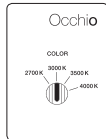

technical data Mito sfera 60

properties	material	aluminium painted or PVD-coated, optical silicone , mirrored glass
	weight	8.0 kg
surface	head	bronze, matt gold, rose gold, matt silver, matt white, matt black, phantom, black phantom
	mirror	clear glass, tinted glass
Occhio »color tune« LED	average life time	> 50.000 hrs
	energy efficiency class (luminous efficiency)	G (41 lm / W)
	power	LED 40 W (incl. Occhio power supply unit approx. 46W, standby < 0.5 W)
	color rendering index	high color; CRI Ra 95
	color temperature (color consistency)	2700–4000 K (2-step)
electricity	dimming	via trailing-edge phasecut dimmer, »touchless control« or Occhio air (optional) *
	connection	230V AC
	power factor power supply (cos φ1)	0.9
	flicker / stroboscopic effect	1 (PstLM) / 0.9 (SVM)
	permitted operating conditions	max. 30°C for indoor use only

luminous flux: high color 40W 1600lm

control options

Control

Mito set box

sospeso / aura /
sfera / sfera su / volo

soffitto / alto flat

alto & alto side

sospeso / aura / sfera / volo:

COLOR (Sensor off)
adjustable color temperature (4 steps)
trailing-edge phase cut dimming possible

PRESET (sospeso / aura / volo)
adjustable color temperature (4 steps)
adjustable up / downlight ratio (5 steps)
trailing-edge phase cut dimming possible