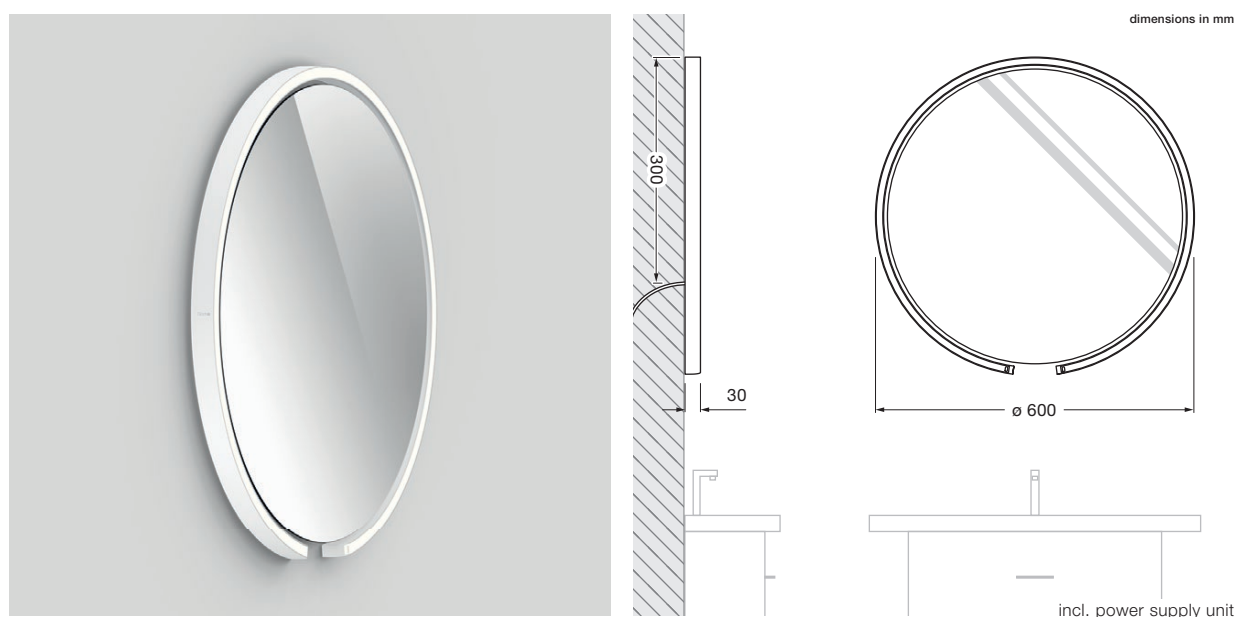

Mito sfera 60 datasheet

Ring-shaped LED mirror-wall luminaire with single-sided light output and a diameter of 60 cm. The lighting effect provides glare-free light for perfect illumination. This version features an integrated power supply unit for surface mounting and connects to 230V AC mains voltage.

technical data Mito sfera 60

properties	material	aluminium painted or PVD-coated, optical silicone , mirrored glass
	weight	8.0 kg
surface	head	bronze, matt gold, rose gold, matt silver, matt white, matt black, phantom, black phantom
	mirror	clear glass, tinted glass
Occhio »color tune« LED	average life time	> 50.000 hrs
	energy efficiency class (luminous efficiency)	G (41 lm / W)
	power	LED 40 W (incl. Occhio power supply unit approx. 46W, standby < 0.5 W)
	color rendering index	high color; CRI Ra 95
	color temperature (color consistency)	2700–4000 K (2-step)
electricity	dimming	via trailing-edge phasecut dimmer, »touchless control« or Occhio air (optional) *
	connection	230V AC
	power factor power supply (cos φ1)	0.9
	flicker / stroboscopic effect	1 (PstLM) / 0.9 (SVM)
	permitted operating conditions	max. 30°C for indoor use only