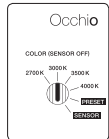

Mito sfera 60 datasheet

Ring-shaped LED mirror-wall luminaire with single-sided light output and a diameter of 60 cm. The lighting effect provides glare-free light for perfect illumination. This version features an integrated power supply unit for surface mounting and connects to 230V AC mains voltage.

technical data Mito sfera 60

properties	material	aluminium painted or PVD-coated, optical silicone , mirrored glass
	weight	8.0 kg
surface	head	bronze, matt gold, rose gold, matt silver, matt white, matt black, phantom, black phantom
	mirror	clear glass, tinted glass
Occhio »color tune« LED	average life time	> 50.000 hrs
	energy efficiency class (luminous efficiency)	G (41 lm / W)
	power	LED 40 W (incl. Occhio power supply unit approx. 46W, standby < 0.5 W)
	color rendering index	high color; CRI Ra 95
	color temperature (color consistency)	2700–4000 K (2-step)
electricity	dimming	via trailing-edge phasecut dimmer, »touchless control« or Occhio air (optional) *
	connection	230V AC
	power factor power supply (cos φ1)	0.9
	flicker / stroboscopic effect	1 (PstLM) / 0.9 (SVM)
	permitted operating conditions	max. 30°C for indoor use only

* For a list of compatible dimmers, see www.occhio.de/dim_en, trailing-edge phasecut dimmer and Occhio air not combinable

Mito sfera 60 lighting effects

wide

wide-radiation light, beam angle approx. 90°

inserts: wide

luminous flux: high color 40W 1600lm

control options

Control

Mito set box

sospeso / aura /
sfera / sfera su / volo

soffitto / alto flat

alto & alto side

sospeso / aura / sfera / volo: