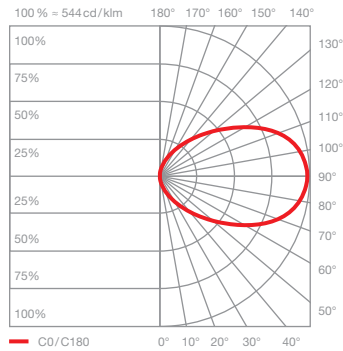

Mito sfera 60 lighting effects

wide

wide-radiation light, beam angle approx. 90°

inserts: wide

luminous flux: high color   40W   1600lm